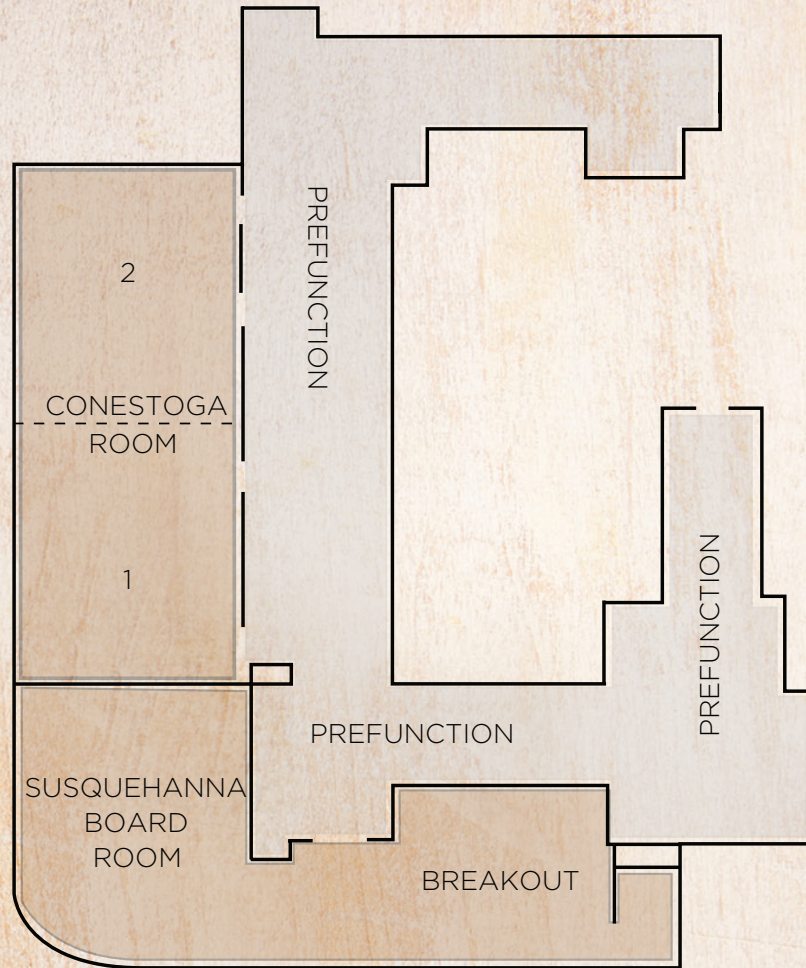

# CONESTOGA ROOM SUSQUEHANNA BOARD

LEVEL 4

Room	Dimensions			Capacity				
	Sq. Ft.	Banquet Rounds	Classroom	Reception	Theatre	U-Shape	Tradeshow 8x10	Tradeshow 10x10
<b>LEVEL 4</b>								
Conestoga Room	1,290	60	60	75	90	40	-	-
Conestoga Room 1	655	30	30	40	40	16	-	-
Conestoga Room 2	635	30	30	40	40	16	-	-
Susquehanna Boardroom	660/1,150	-	-	-	-	14	-	-