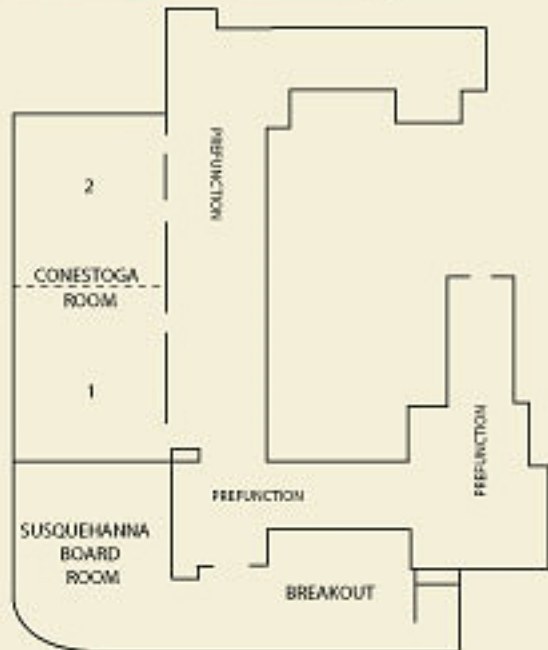

CONESTOGA
ROOM

SUSQUEHANNA
BOARD ROOM

COMMONS
ON VINE

25 South Queen Street • Lancaster, Pennsylvania 17603

Toll-free 866.503.3786 • Fax 717.207.4028 • www.lancasterconventioncenter.com

LANCASTER
COUNTY
CONVENTION
CENTER

Dimensions

Capacity

Room	Dimensions		Capacity					
	Sq. Ft.	Banquet Rounds	Class-room	Reception	Theatre	U-Shape	Trade-show 8x10	Trade-show 10x10
LEVEL 4								
Conestoga Room	1,290	60	60	75	90	40	-	-
Conestoga Room 1	655	30	30	40	40	16	-	-
Conestoga Room 2	635	30	30	40	40	16	-	-
Susquehanna Boardroom w/Breakout	660/1,150	-	-	-	-	14	-	-
Commons on Vine	-	300	100	300	200	40	-	-