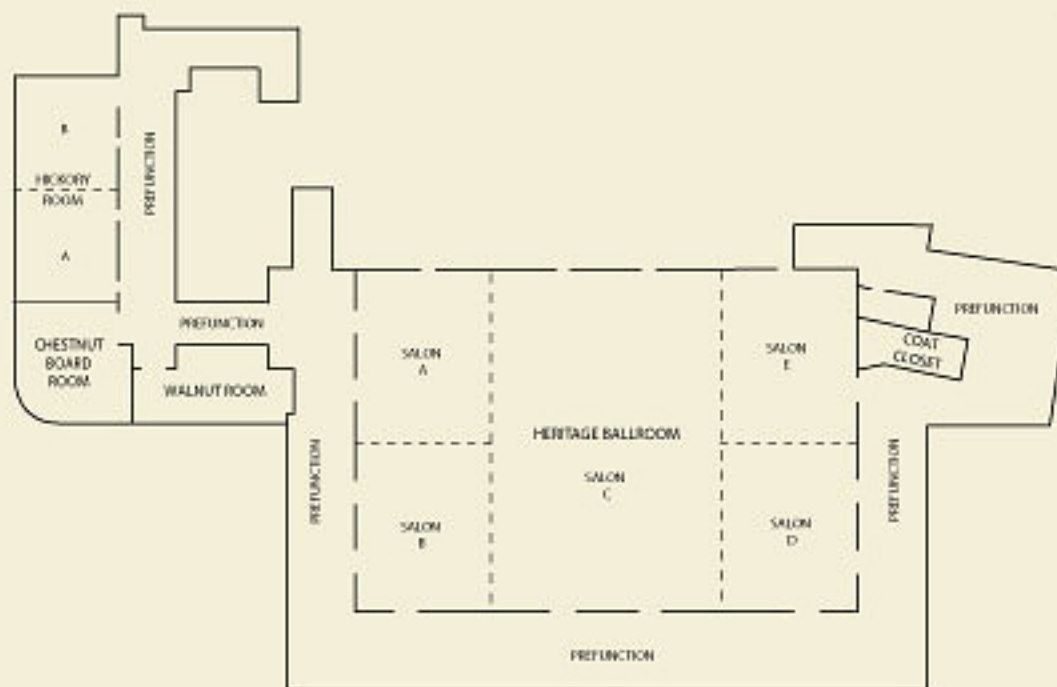

HERITAGE
BALLROOM

HICKORY ROOM

WALNUT ROOM

CHESTNUT
BOARD ROOM

25 South Queen Street • Lancaster, Pennsylvania 17603

Toll-free 866.503.3786 • Fax 717.207.4028 • www.lancasterconventioncenter.com

LANCASTER
COUNTY
CONVENTION
CENTER

Dimensions

Capacity

Room	Sq. Ft.	Banquet Rounds	Classroom	Reception	Theatre	U-Shape	Trade-show 8x10	Trade-show 10x10
LEVEL 3								
Heritage Ballroom	9,696	600	500	1,000	1,000	100	60	50
Heritage Ballroom A	1,298	80	60	100	90	30	-	-
Heritage Ballroom B	1,298	80	60	100	90	30	-	-
Heritage Ballroom C	4,504	250	225	300	400	60	28	21
Heritage Ballroom D	1,298	80	60	100	90	30	-	-
Heritage Ballroom E	1,298	80	60	100	90	30	-	-
Heritage Ballroom Prefunction	4,325	-	-	300	-	-	-	-
Hickory Room	1,290	60	60	75	90	40	-	-
Hickory Room A	635	30	30	40	40	16	-	-
Hickory Room B	655	30	30	40	40	16	-	-
Chestnut Boardroom	660	-	-	-	-	16	-	-
Walnut Room	542	30	12	30	30	12	-	-