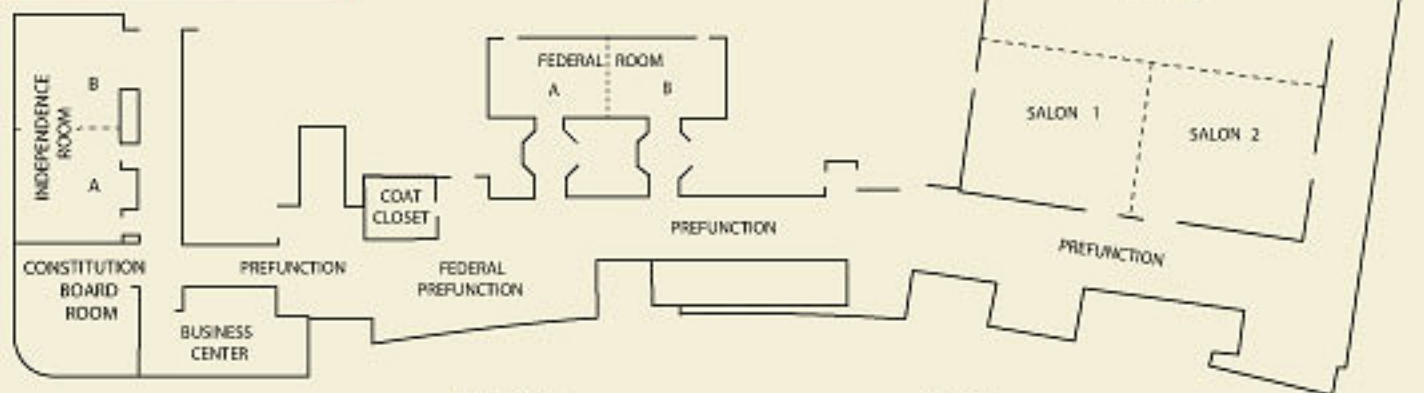

INDEPENDENCE
ROOM

FEDERAL ROOM

CONSTITUTION
BOARDROOM

COMMONWEALTH
BALLROOM

BUSINESS CENTER

25 South Queen Street • Lancaster, Pennsylvania 17603

Toll-free 866.503.3786 • Fax 717.207.4028 • www.lancasterconventioncenter.com

LANCASTER
COUNTY
CONVENTION
CENTER

Room	Dimensions			Capacity				
	Sq. Ft.	Banquet Rounds	Class-room	Reception	Theatre	U-Shape	Trade-show 8x10	Trade-show 10x10
LEVEL 2								
Commonwealth Ballroom	8,724	500	400	800	800	100	56	45
Commonwealth Salon 4	2,787	150	120	200	225	50	15	15
Commonwealth Salon 3	3,045	180	140	300	300	60	21	15
Commonwealth Salon 2	1,384	70	60	100	90	30	-	-
Commonwealth Salon 1	1,508	70	60	100	90	30	-	-
Commonwealth Prefunction	3,702	-	-	300	-	-	-	-
Independence Room	1,290	60	60	75	90	40	-	-
Independence B	635	30	30	40	40	16	-	-
Independence A	655	30	30	40	40	16	-	-
Constitution Boardroom	660	-	-	-	-	16	-	-
Federal Room	1,017	60	60	75	80	40	-	-
Federal Room A	509	30	25	40	40	16	-	-
Federal Room B	660	30	25	40	40	16	-	-
Federal Prefunction	1,048	-	-	75	-	-	-	-